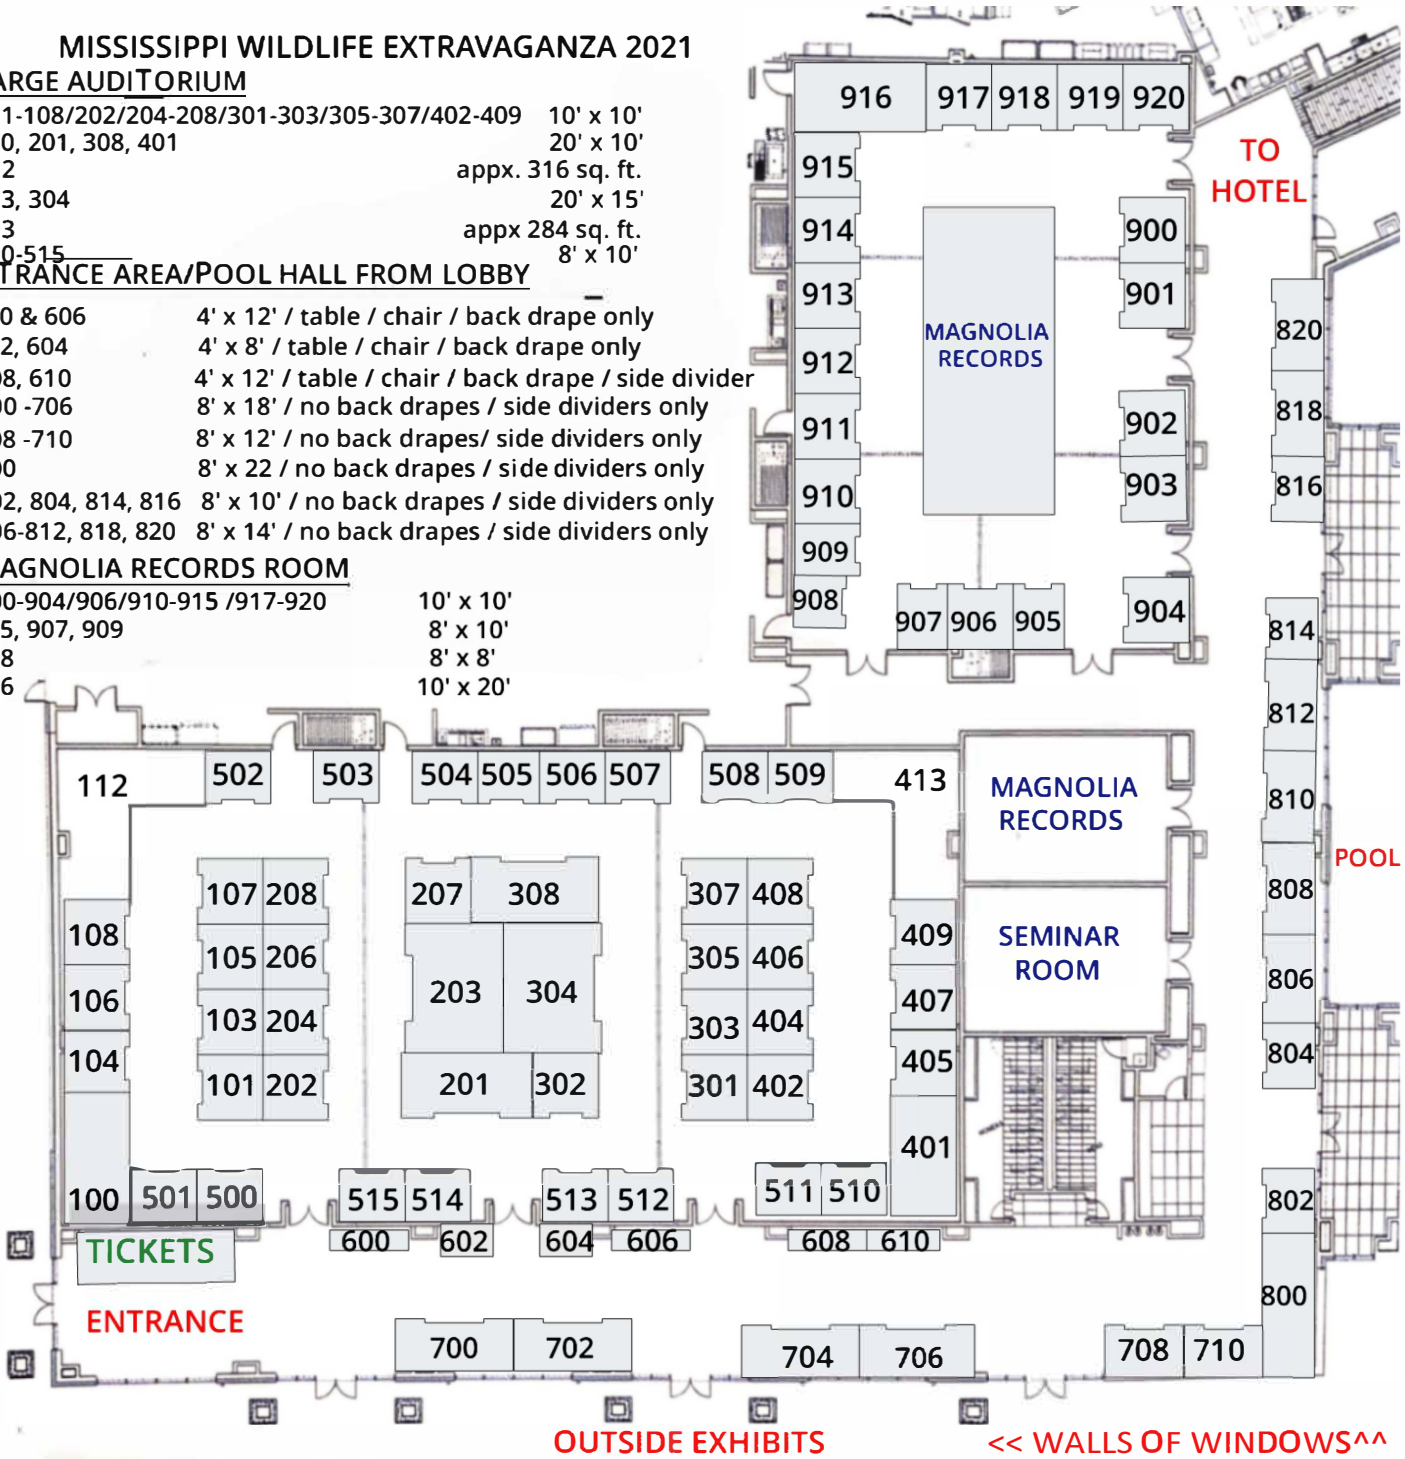

## LARGE AUDITORIUM

101-108/202/204-208/301-303/305-307/402-409 10' x 10'  
 100, 201, 308, 401 20' x 10'  
 112 appx. 316 sq. ft.  
 203, 304 20' x 15'  
 413 appx 284 sq. ft.  
 500-515 8' x 10'

## ENTRANCE AREA/POOL HALL FROM LOBBY

600 & 606 4' x 12' / table / chair / back drape only  
 602, 604 4' x 8' / table / chair / back drape only  
 608, 610 4' x 12' / table / chair / back drape / side divider  
 700-706 8' x 18' / no back drapes / side dividers only  
 708-710 8' x 12' / no back drapes/ side dividers only  
 800 8' x 22' / no back drapes / side dividers only  
 802, 804, 814, 816 8' x 10' / no back drapes / side dividers only  
 806-812, 818, 820 8' x 14' / no back drapes / side dividers only

## MAGNOLIA RECORDS ROOM

900-904/906/910-915 /917-920 10' x 10'  
 905, 907, 909 8' x 10'  
 908 8' x 8'  
 916 10' x 20'

10 Feet